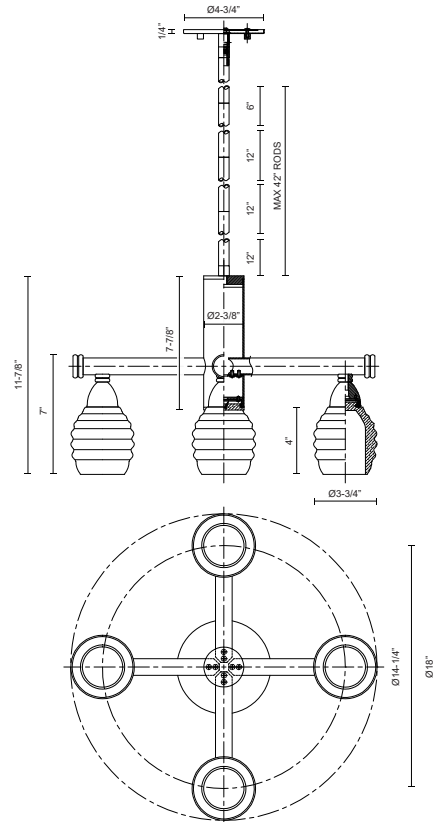

**HONEYCOMB
CH52118-CH**
CHANDELIERS

PROJECT

DESCRIPTION

This magnificent vintage but modern designed LED chandelier is truly one of a kind. From the center is a vertical polished chromed cylinder which extent four architecturally designed arms with elegant downward cannikins which omit the light beautifully through each die-cast clear glass. At the bottom of the center cylinder is a downlight light covered by a tranquil frosted diffuser. Equipped with our powerful 120V AC LED technology.

SPECIFICATION DETAILS

* For custom options, consult factory for details.

Fixture Dimensions	D18" x H11-7/8"
Light Source	AC LED Module
Wattage	20W
Total Lumens	1600lm
Delivered Lumens	CH-980lm*
Voltage	120V
Color Temperature	3000K
CRI (Ra)	90CRI
Optional Color Temps	2700K - 5000K Available, Minimum Order Quantities Apply
LED Rated Life	50,000 hours
Dimming	100% - 10%, ELV Dimmer (Not Included)
Glass Details	Clear Molded Glass
Adjustable	Yes
Rod Length	42" Max (3x12" + 1x6")
Product Adaptor	ADP001CH, Sold Separately
Location	Dry
Warranty	5 Years
Canopy Dimensions	D4-3/4" x H1/4"
Finish Option(s)	Chrome